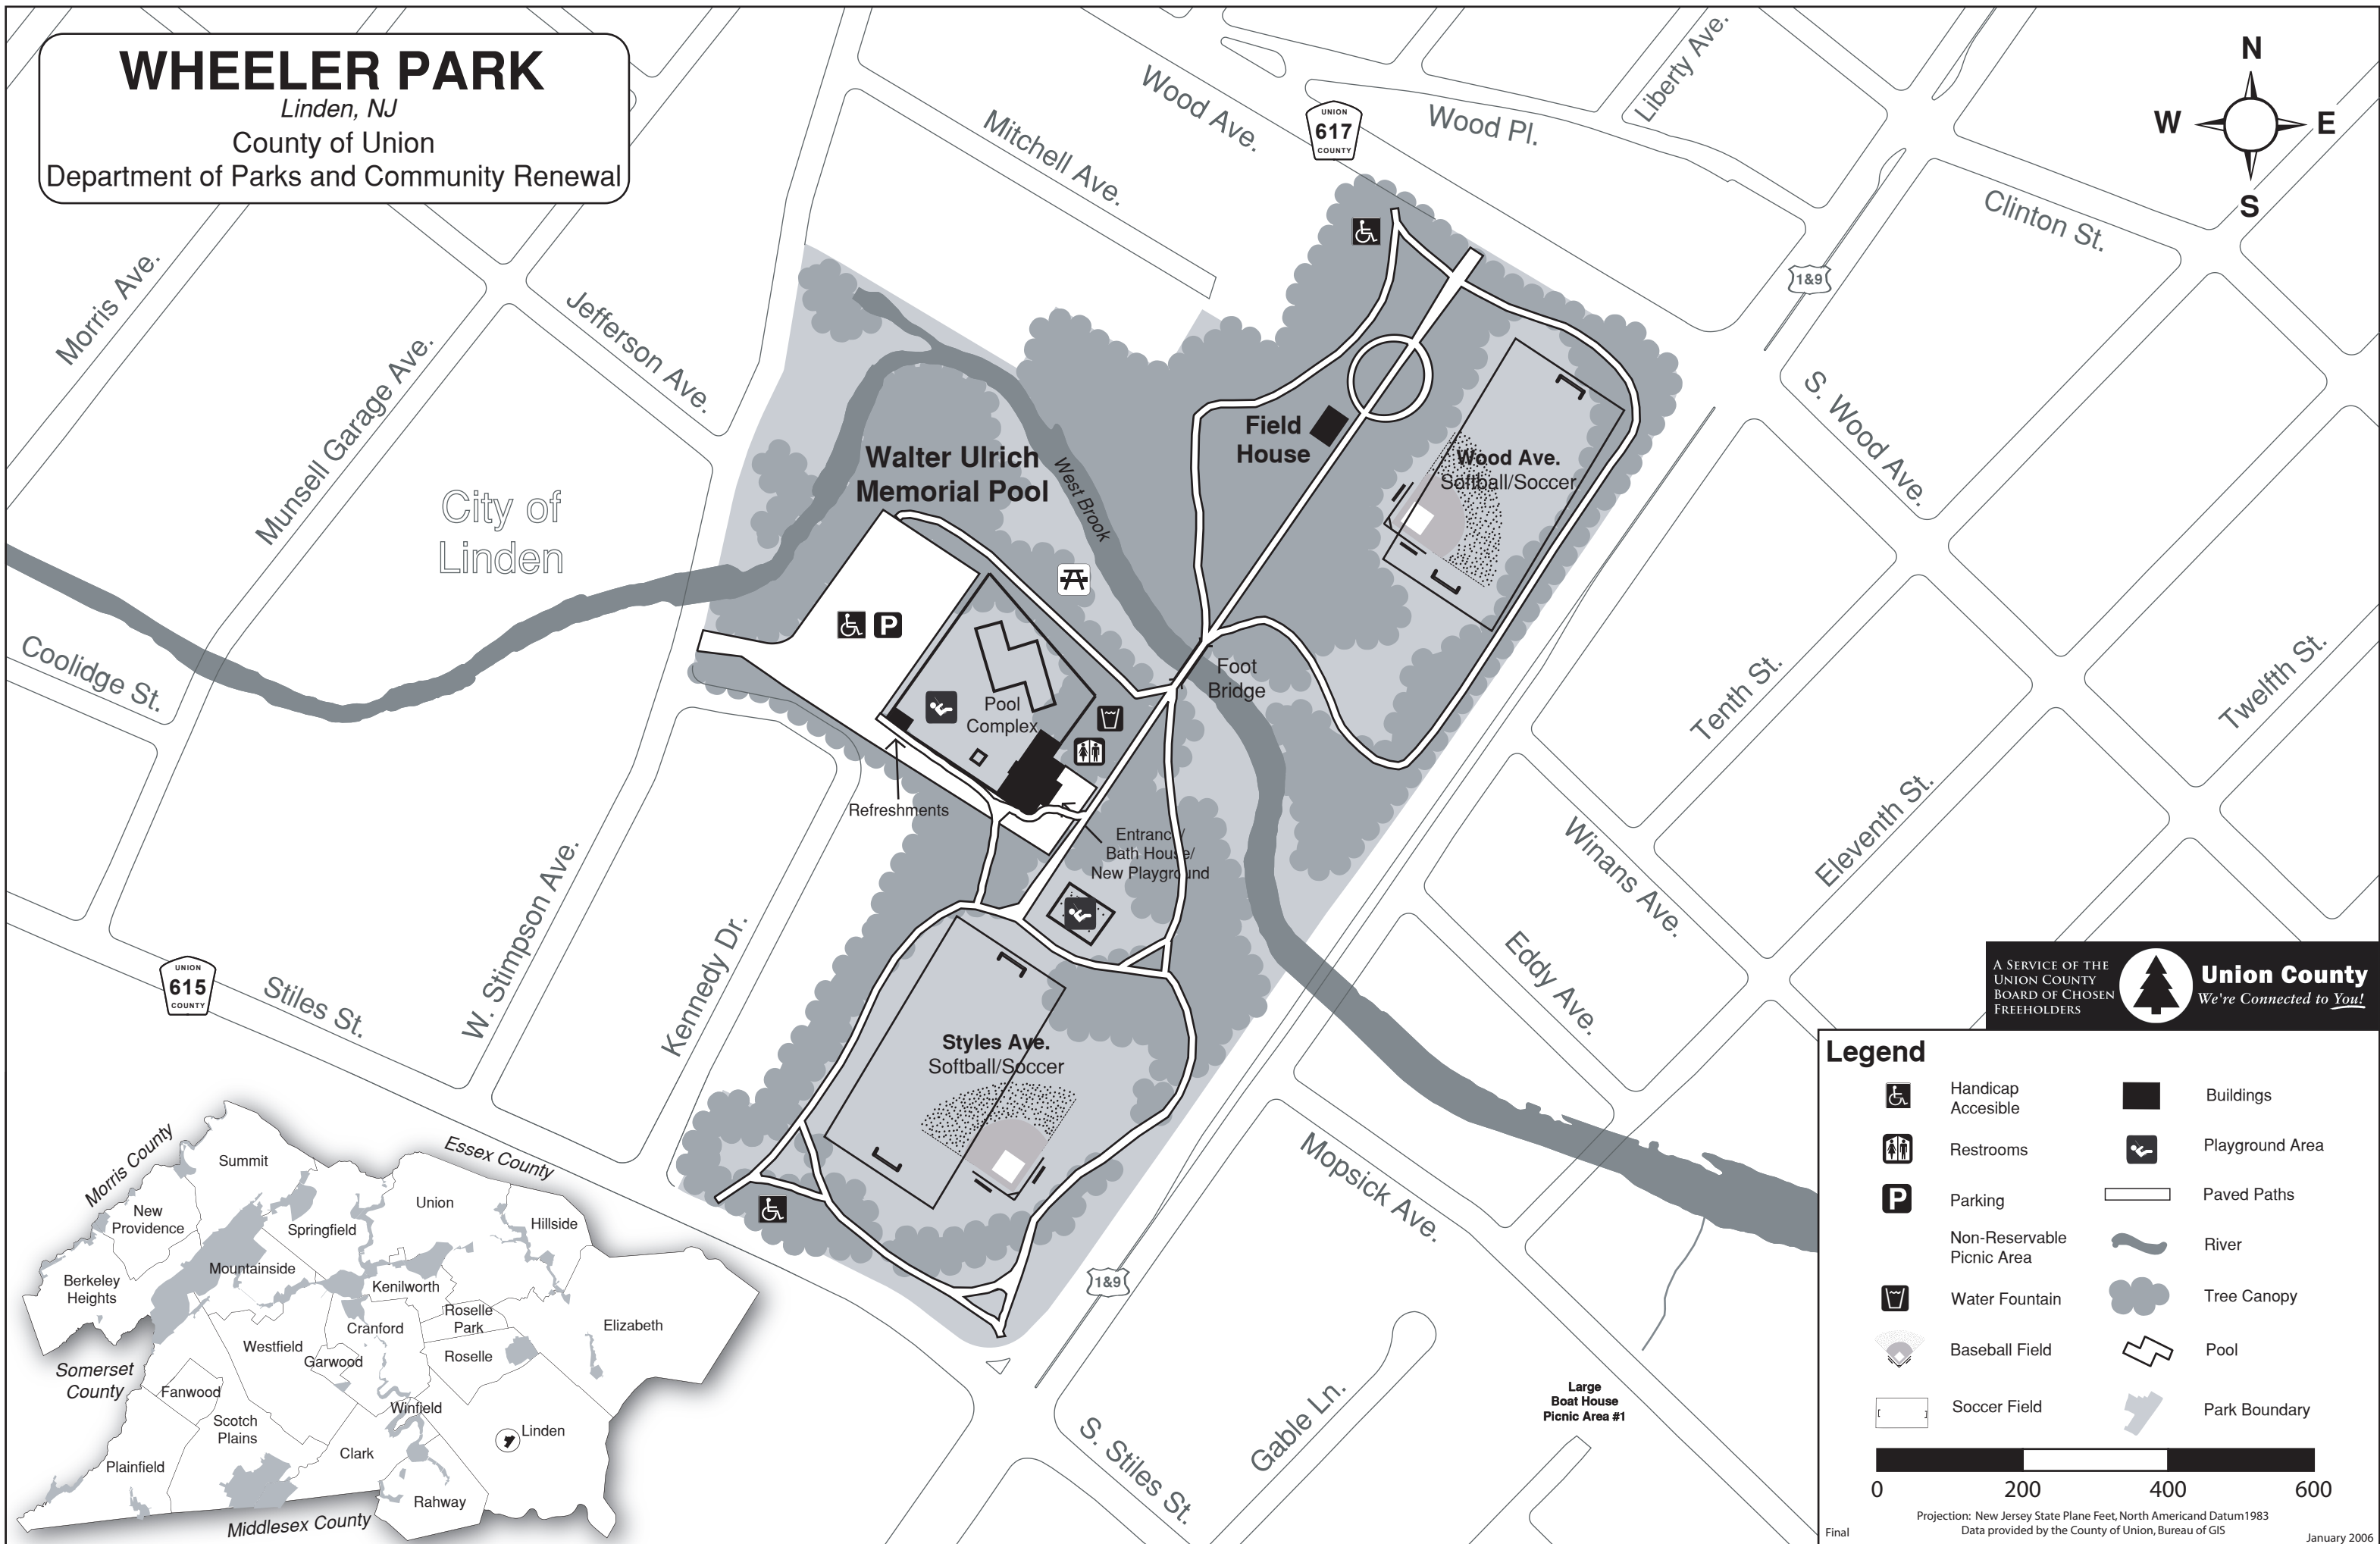

WHEELER PARK

Linden, NJ

County of Union

Department of Parks and Community Renewal

A SERVICE OF THE
UNION COUNTY
BOARD OF CHOSEN
FREEHOLDERS

Union County
We're Connected to You!

Legend

	Handicap Accessible		Buildings
	Restrooms		Playground Area
	Parking		Paved Paths
	Non-Reservable Picnic Area		River
	Water Fountain		Tree Canopy
	Baseball Field		Pool
	Soccer Field		Park Boundary

0 200 400 600

Projection: New Jersey State Plane Feet, North American Datum 1983
Data provided by the County of Union, Bureau of GIS

Final January 2006