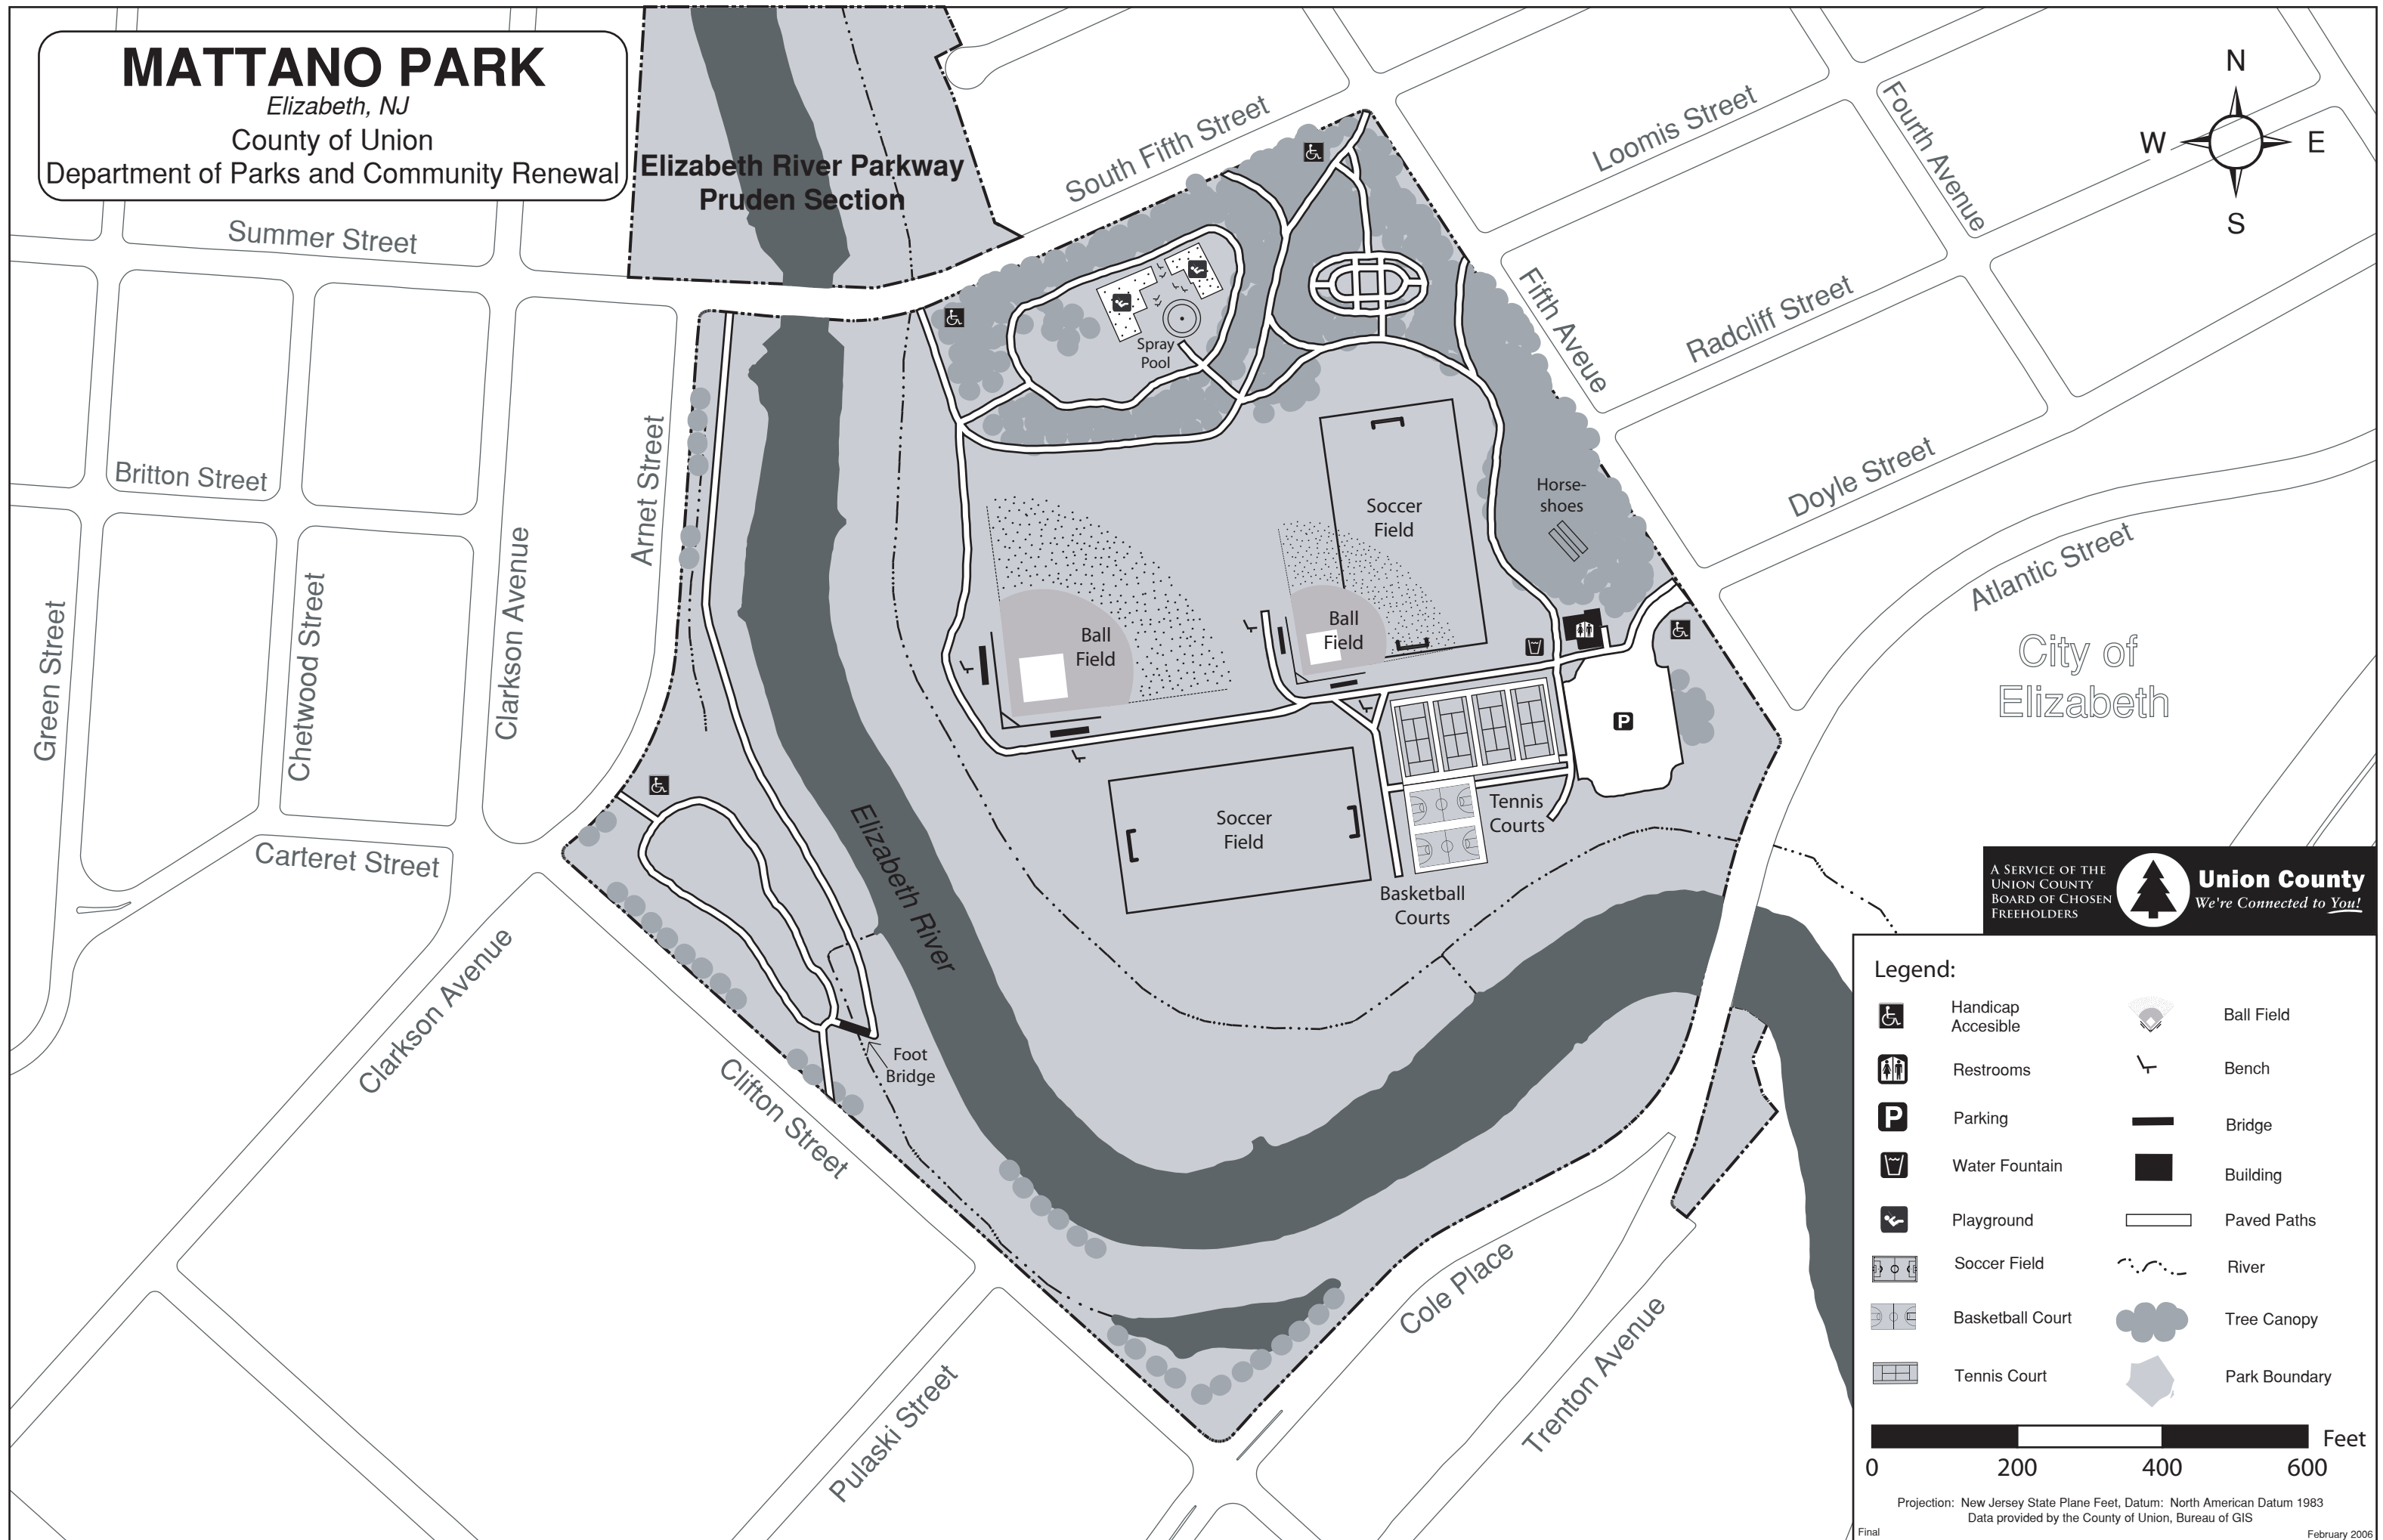

MATTANO PARK

Elizabeth, NJ
 County of Union
 Department of Parks and Community Renewal

Elizabeth River Parkway
 Pruden Section

A SERVICE OF THE
 UNION COUNTY
 BOARD OF CHOSEN
 FREEHOLDERS

Union County
 We're Connected to You!

Legend:

	Handicap Accessible		Ball Field
	Restrooms		Bench
	Parking		Bridge
	Water Fountain		Building
	Playground		Paved Paths
	Soccer Field		River
	Basketball Court		Tree Canopy
	Tennis Court		Park Boundary

0 200 400 600 Feet

Projection: New Jersey State Plane Feet, Datum: North American Datum 1983
 Data provided by the County of Union, Bureau of GIS
 Final February 2006