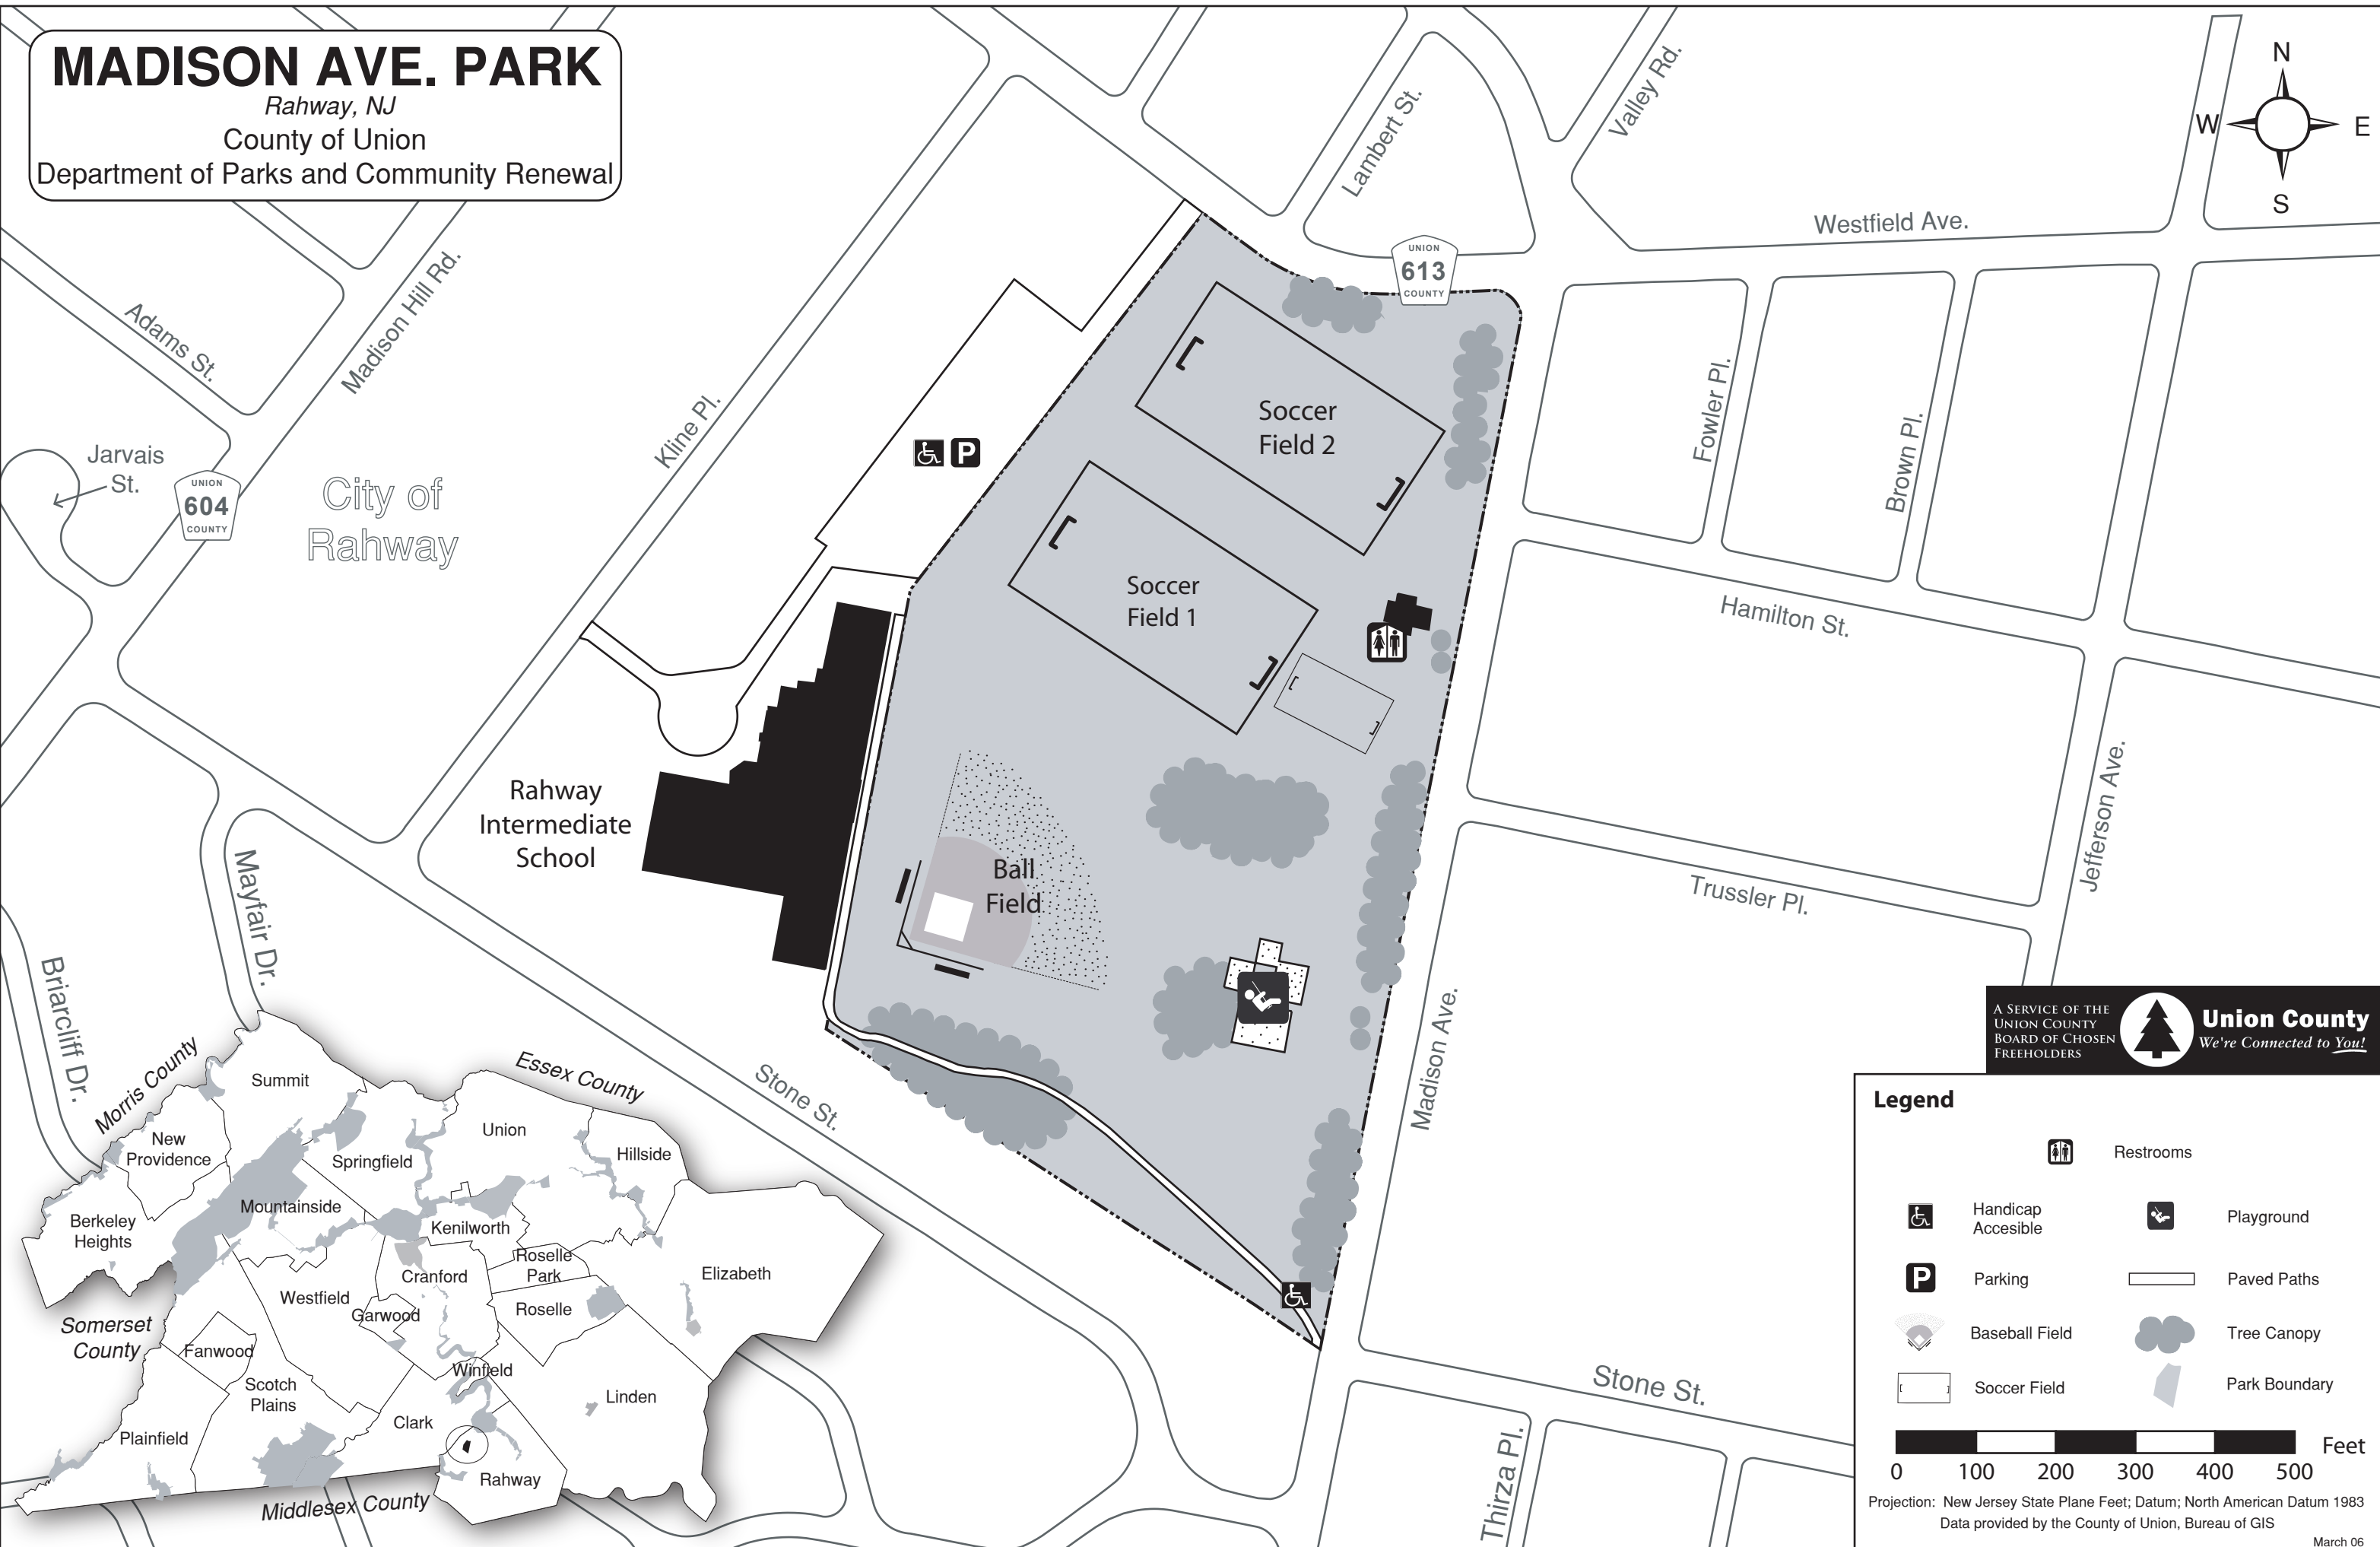

MADISON AVE. PARK

Rahway, NJ
 County of Union
 Department of Parks and Community Renewal

A SERVICE OF THE
 UNION COUNTY
 BOARD OF CHOSEN
 FREEHOLDERS

Union County
We're Connected to You!

Legend

	Handicap Accessible		Restrooms
	Parking		Playground
	Baseball Field		Paved Paths
	Soccer Field		Tree Canopy
			Park Boundary

0 100 200 300 400 500 Feet

Projection: New Jersey State Plane Feet; Datum: North American Datum 1983
 Data provided by the County of Union, Bureau of GIS